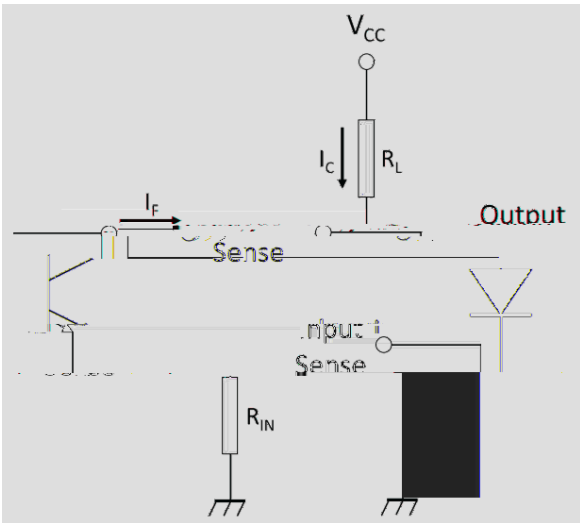

None	80	600
A	80	160
B	130	260
C	200	400
D	300	600
E	400	600
Q	100	200

ORDERING INFORMATION

Packing Quantity	
Option	Quantity
None/R	3000 Units/Reel

MARKING

Test Circuits

Package Dimension (Unit: mm)

CARRIER TAPE SPECIFICATIONS (Dimensions in mm unless otherwise stated)

REFLOW INFORMATION