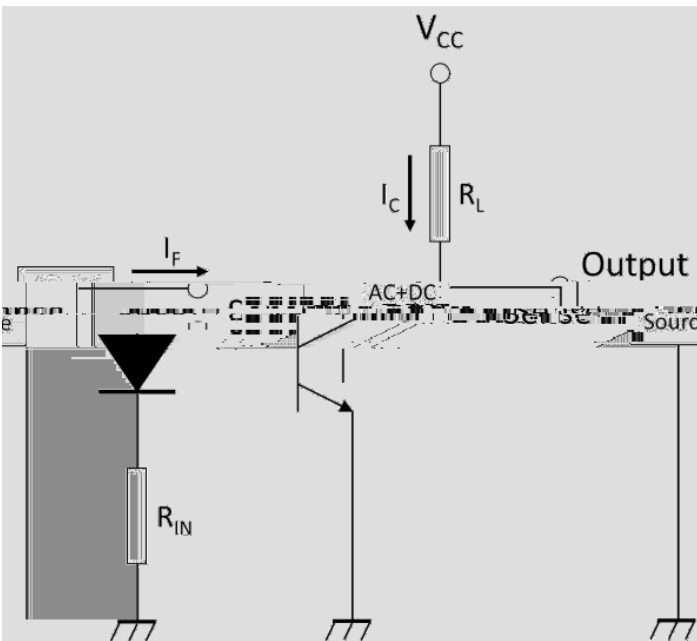

None	80	600
A	80	160
B	130	260
C	200	400
D	300	600
E	400	600
Q	100	200

ORDERING INFORMATION

Packing Quantity	
Option	Quantity
None/R	3000 Units/Reel

MARKING

Test Circuits

Package Dimension (Unit: mm)

CARRIER TAPE SPECIFICATIONS (Dimensions in mm unless otherwise stated)

REFLOW INFORMATION