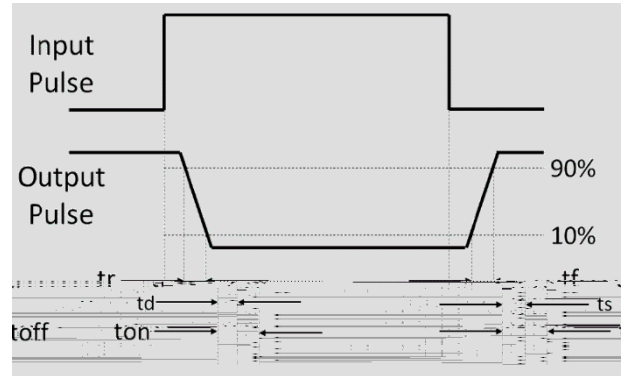

None	80	600
A	80	160
B	130	260
C	200	400
D	300	600
E	400	600
Q	100	200

ORDERING INFORMATION

Packing Quantity	
Option	Quantity
None/R	3000 Units/Reel

MARKING

Test Circuits

Package Dimension (Unit: mm)

CARRIER TAPE SPECIFICATIONS (Dimensions in mm unless otherwise stated)

REFLOW INFORMATION