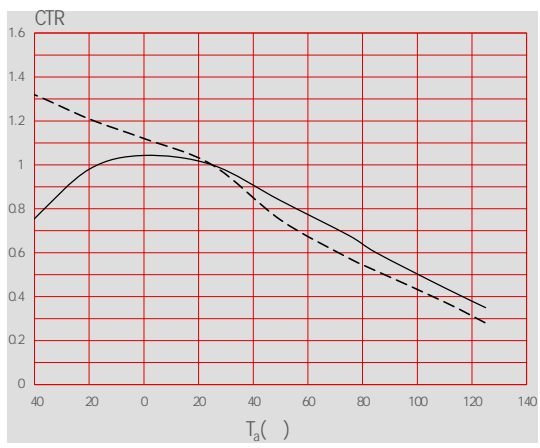

None	80	600
A	80	160
B	130	260
C	200	400
D	300	600
E	400	600
Q	100	200

ORDERING INFORMATION

Packing Quantity	
Option	Quantity
None/R	3000 Units/Reel

MARKING

Test Circuits

Package Dimension (Unit: mm)

CARRIER TAPE SPECIFICATIONS (Dimensions in mm unless otherwise stated)